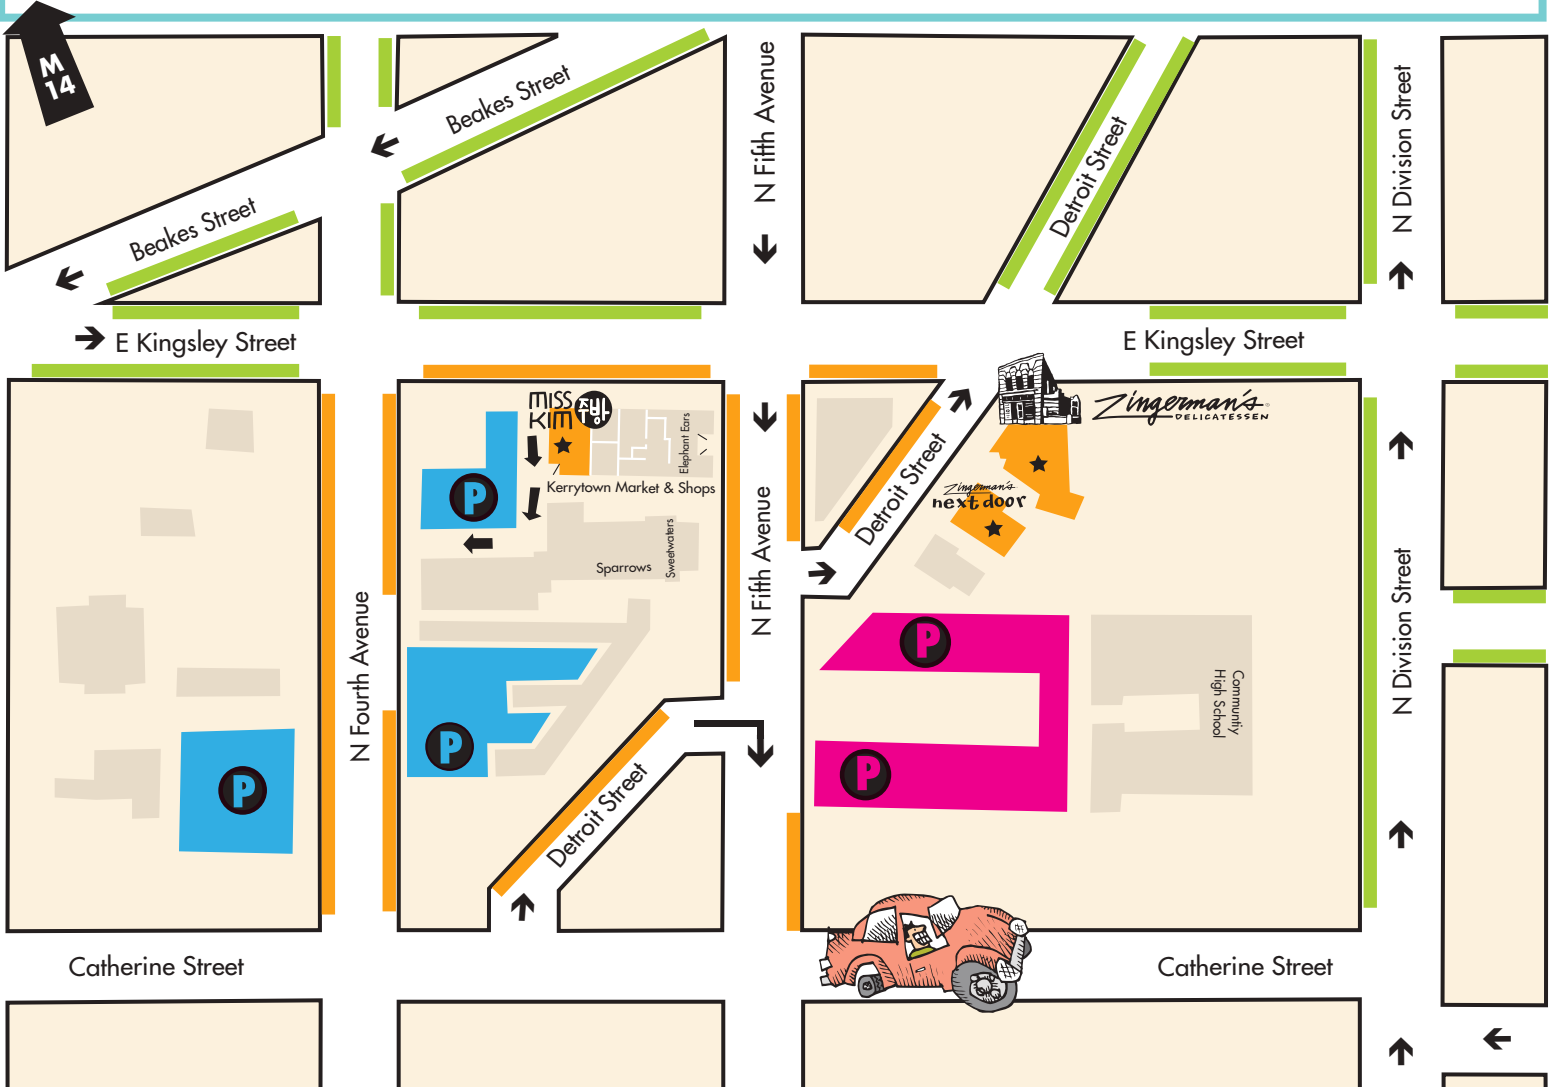

PARKING 101

Follow this map to find the best way to get to Zingerman's Deli. Call ahead for Curbside Pick-up or Delivery! (734) 663-3354
We're Open: 7 days a week 7am-9pm

PARKING IS FREE AFTER 6PM AND ALL DAY SUNDAYS

Lane and Road Closures

Sometimes Closed or One Lane

Two-hour Street Parking

Meter Parking Free after 6:00

FREE parking
Sat 7am - 3pm

PAID parking
structure or lot

FREE Monday - Friday
after 5pm all day Sat

FREE Sat. after 6pm
and all day Sun.

Zingerman's DELICATESSEN

DELIVERY

Order Now!
734.663.DELI (3354)
Offer not good for catering orders