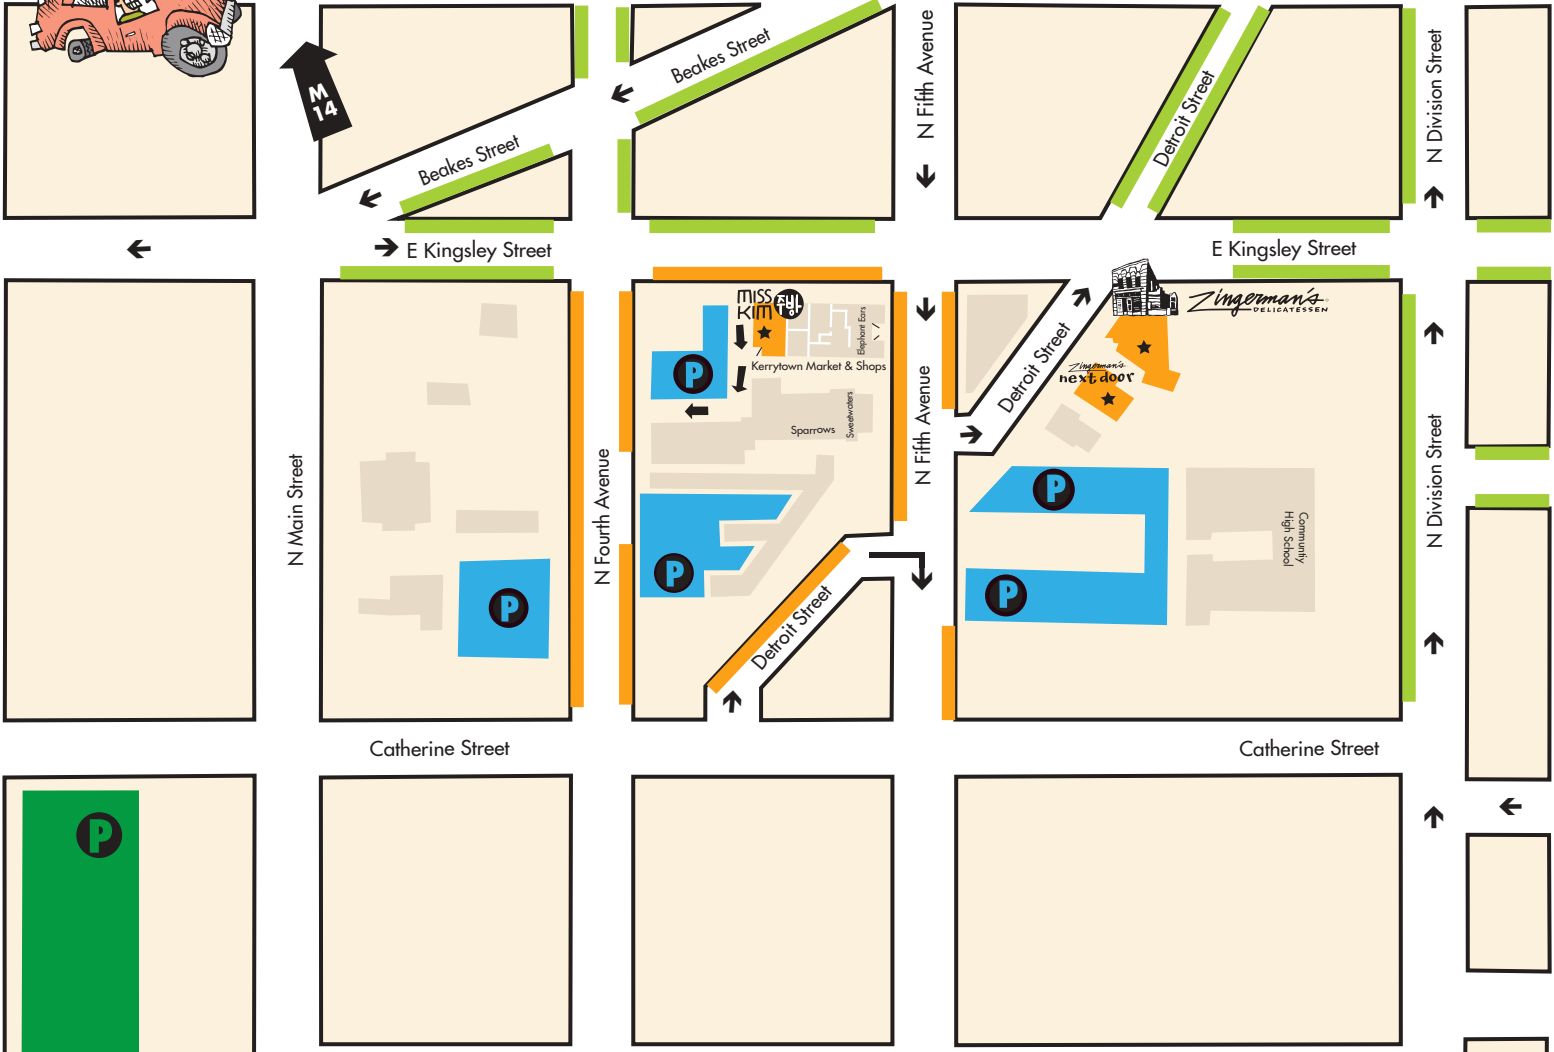

Beautification Project

Follow this map to find the best way to get to Zingerman's Deli. Call ahead for Curbside Pick-up or Free Delivery! (734) 663-3354
(Pssst... school's out so the Community High lot is metered parking all day!)

We're Open: 7 days a week 7am-9pm
Labor day Sep 2: 7am-4pm

PARKING IS FREE SUNDAYS

Lane and Road Closures █

Sometimes Closed or One Lane █

Two-hour Street Parking █

Meter Parking Free after 6:00 █

P FREE parking
Sat 7am - 3pm

P PAID parking
structure or lot

P FREE Monday - Friday
after 5pm all day Sat

P FREE Sat. after 6pm
and all day Sun.

PARKING 101

Zingerman's DELICATESSEN

FREE DELIVERY

Order Now!
734.663.DELI (3354)
Offer not good for catering orders